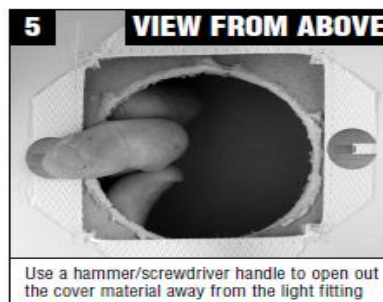

APPLICATION DATA SHEET

ENVIROGRAF®

AP032-11-2018

Product Number: 32

Intumescent Downlighter Covers

INTUMESCENT DOWNLIGHTER COVERS

STEP-BY-STEP FITTING INSTRUCTIONS FOR DOWNLIGHTER COVERS IN PLASTERBOARD CEILINGS